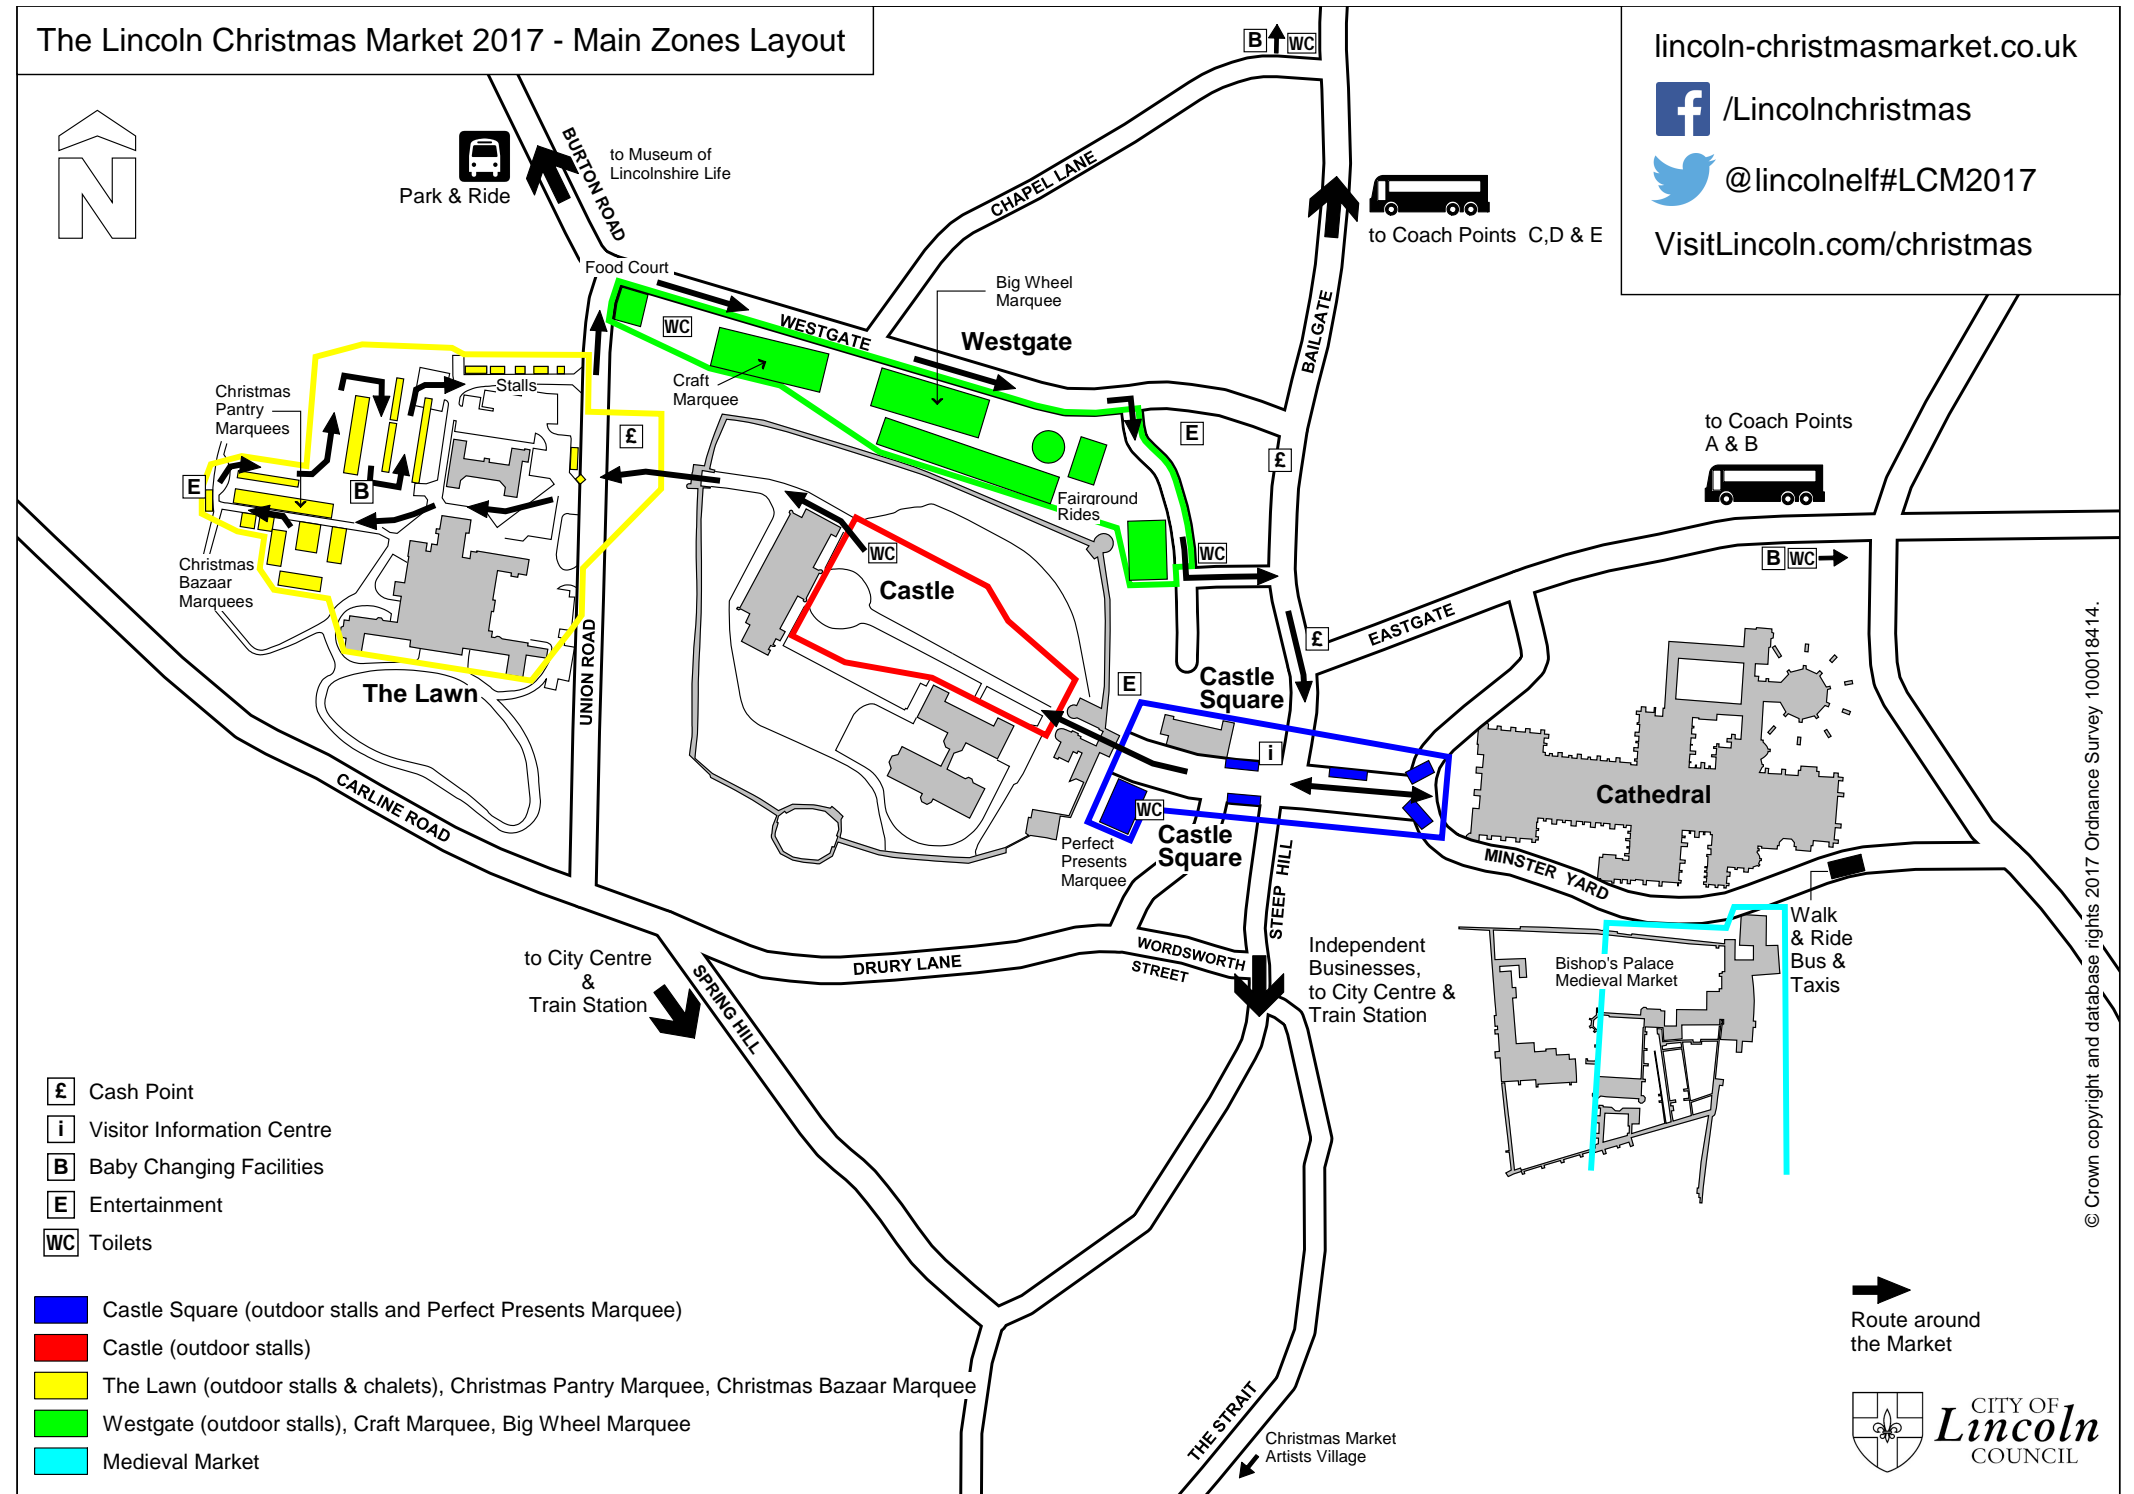

The Lincoln Christmas Market 2017 - Main Zones Layout

lincoln-christmasmarket.co.uk

 /Lincolnchristmas

 @lincolnelv#LCM2017

VisitLincoln.com/christmas

 Park & Ride
to Museum of Lincolnshire Life

 to Coach Points C, D & E

to Coach Points A & B

-  Cash Point
-  Visitor Information Centre
-  Baby Changing Facilities
-  Entertainment
-  Toilets

-  Castle Square (outdoor stalls and Perfect Presents Marquee)
-  Castle (outdoor stalls)
-  The Lawn (outdoor stalls & chalets), Christmas Pantry Marquee, Christmas Bazaar Marquee
-  Westgate (outdoor stalls), Craft Marquee, Big Wheel Marquee
-  Medieval Market

 Route around the Market

© Crown copyright and database rights 2017 Ordnance Survey 100018414.