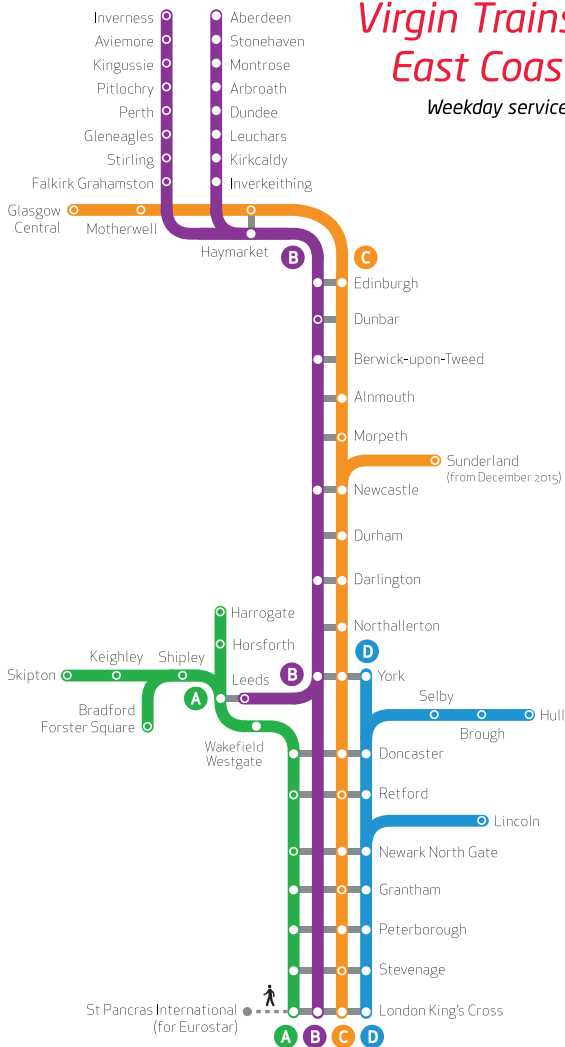

Virgin Trains East Coast

Weekday services

- A** Leeds services and West Yorkshire services
- B** Edinburgh express services (calling at selected stations only) and North of Scotland services
- C** Edinburgh services (calling at most major stations) and Glasgow Central services
- D** Newark / York services (calling at all major stations) and Lincoln / Hull services
- Four or more services per day on this route
- Fewer than four services per day on this route

Weekend services operate over similar routes as shown above. Please check timetables before travel.