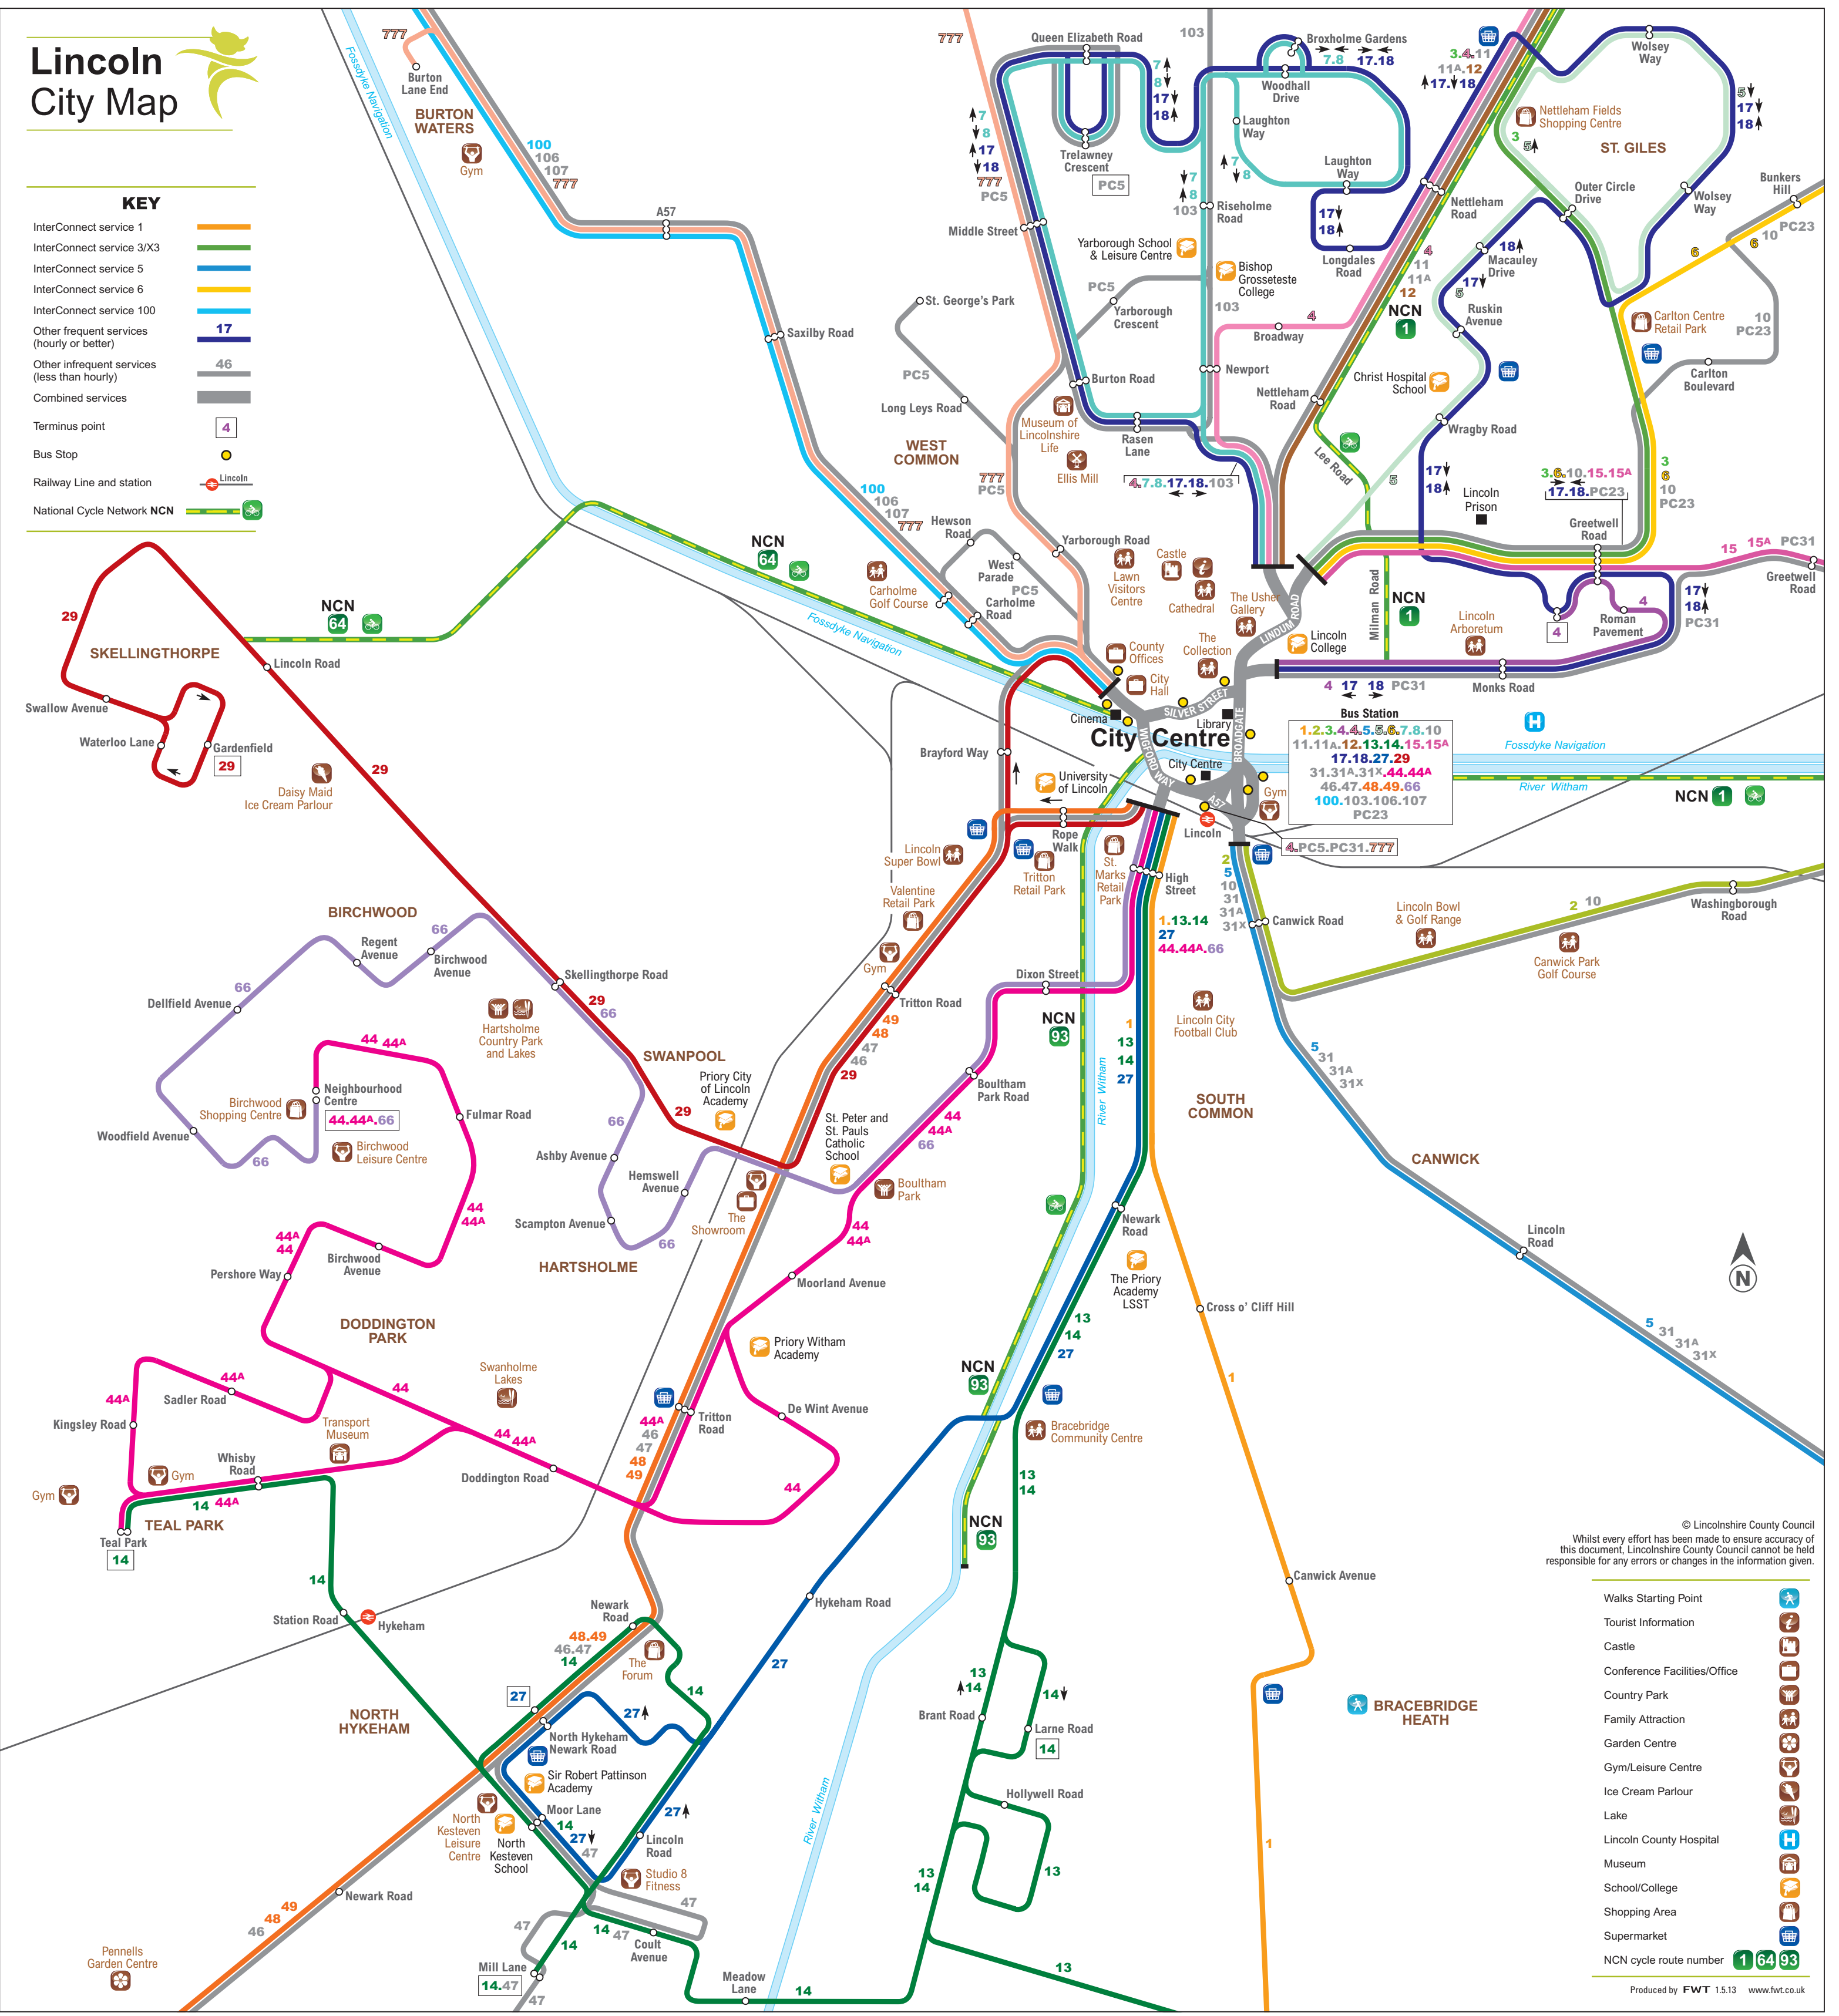

Lincoln City Map

KEY

- InterConnect service 1
- InterConnect service 3/X3
- InterConnect service 5
- InterConnect service 6
- InterConnect service 100
- Other frequent services (hourly or better)
- Other infrequent services (less than hourly)
- Combined services
- Terminus point
- Bus Stop
- Railway Line and station
- National Cycle Network NCN

Bus Station

1, 2, 3, 4, 4.5, 5, 6, 7, 8, 10
11, 11A, 12, 13, 14, 15, 15A
17, 18, 27, 29
31, 31A, 31X, 44, 44A
46, 47, 48, 49, 66
100, 103, 106, 107
PC23

- Walks Starting Point
- Tourist Information
- Castle
- Conference Facilities/Office
- Country Park
- Family Attraction
- Garden Centre
- Gym/Leisure Centre
- Ice Cream Parlour
- Lake
- Lincoln County Hospital
- Museum
- School/College
- Shopping Area
- Supermarket
- NCN cycle route number **1 64 93**